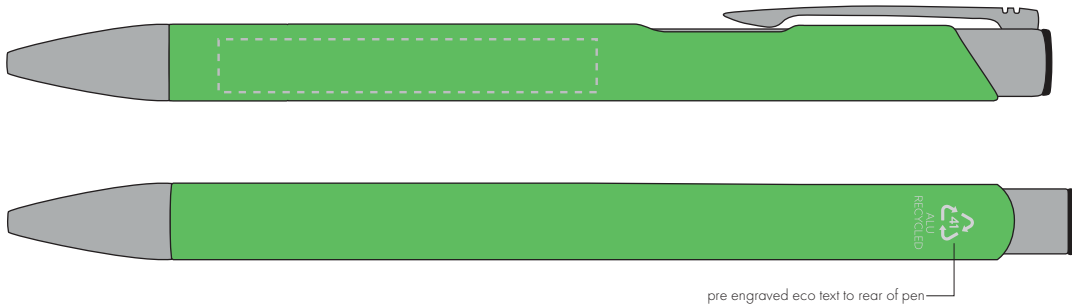

Your Ref:	Quantity:	Product Code: TPC982001
Our Ref:	Version: 1	Product Colour: GREEN

PRINTING CONCERNS:

We stock this item in the following colours

PANTONE REFERENCE(S)

- Colour 1
- Colour 2
- Colour 3
- Colour 4

ARTWORK SCALE 100%

ARTWORK SCALE 100%

Side Print Area:
50mm x 7mm

pre engraved eco text to rear of pen

Product Image for visualisation
- colours may vary

The dashed line is to demonstrate print area and will not appear on your printed item